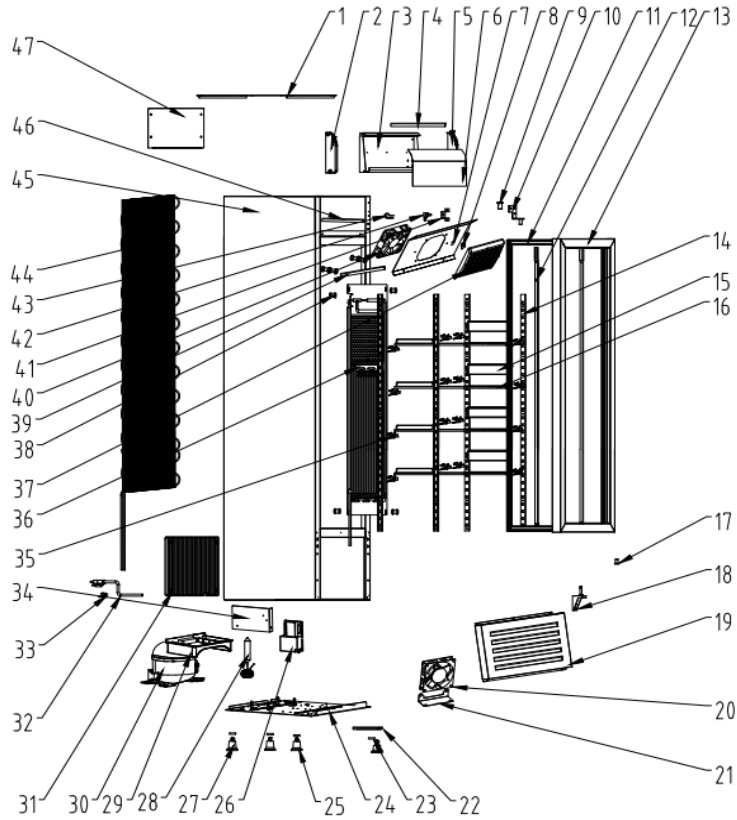

### VBC105C exploded view and spare parts list

Item	Parts name in English	REF L2G	QUANTIT Y
1	top panel		1
2	left canopy cover		1
3	canopy accessory	VBC125C-3	1
4	canopy LED light	VBC125C-4	1
5	right canopy cover		1
6	canopy PVC cover	VBC125C-6	1
7	fan board		1
8	Temperature control tags		1
9	door hinge		1
10	upper hinge		1
11	door gasket	VBC105C-11	1
12	door LED light accessory	VBC105C-12	2
13	glass door	VBC105C-13	1
14	shelf holder	VBC105C-14	4
15	price tag	VBC125C-15	4
16	shelf	VBC125C-16	4
17	down door hinge		1
18	bottomer hinge		1
19	front board		1
20	condenser fan fix board	VBC125C-20	1
21	condenser fan		1
22	feet reinforcement		1
23	front feet		1
24	compressor board		1
25	feet		3
26	control board		1
27	feet washer		4
28	filter	VBC125C-29	1
29	water tray		1
30	compressor	VBC105C-30	1
31	back grill		1
32	power cable		1
33	cable fixture		1
34	power cord fix board		1
35	shelf fix		16
36	evaporator	VBC105C-37	1
37	evaporator fan board		1
38	evaporator mat		8
39	cabinet LED lights		1
40	evaporator fan	VBC125C-41	1
41	temperature knob fixture		1
42	temperature knob	VBC125C-43	1
43	temperature sensor clip	VBC125C-44	1
44	condenser accessory		1
45	cabinet		1
46	Canopy Support Panel		1
47	Back panel		1